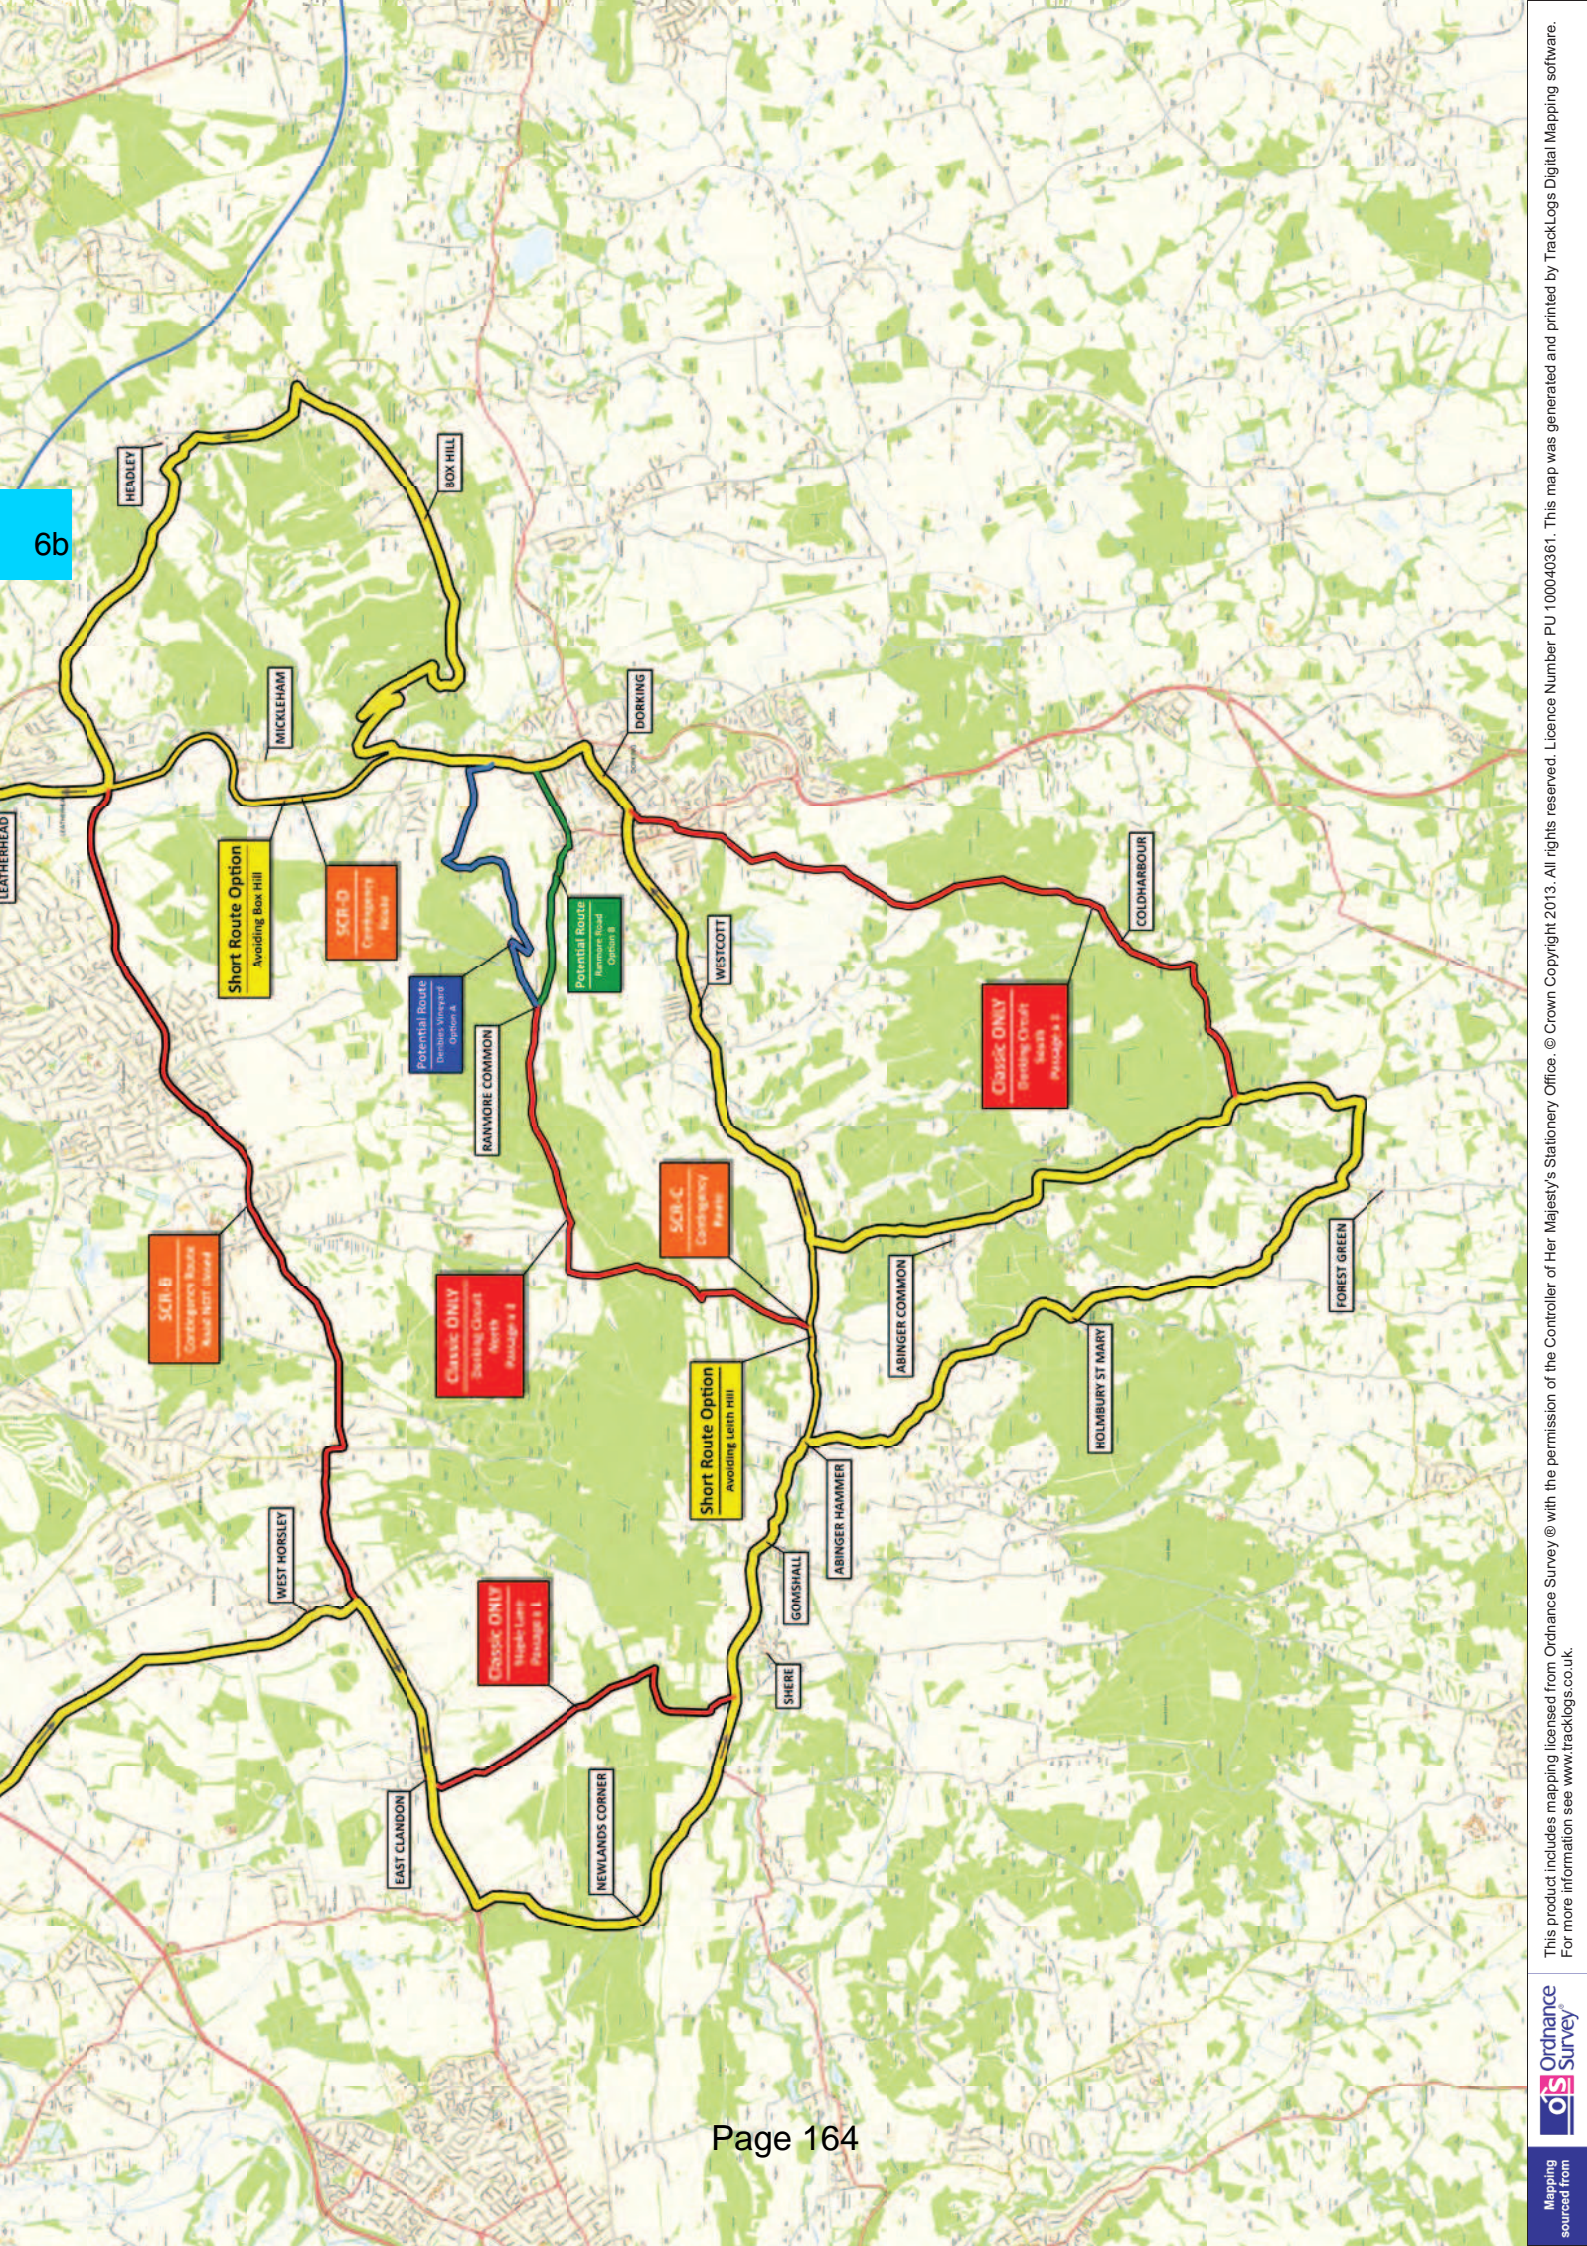

**Prudential RideLondon-Surrey 100**  
 Route Map - Sunday 10 August 2014  
 Version 1.2 - 5 November 2013  
 London & Surrey Cycling Partnership LLP

**SCR-A**  
 Contingency Route  
 Road NOT closed

6b